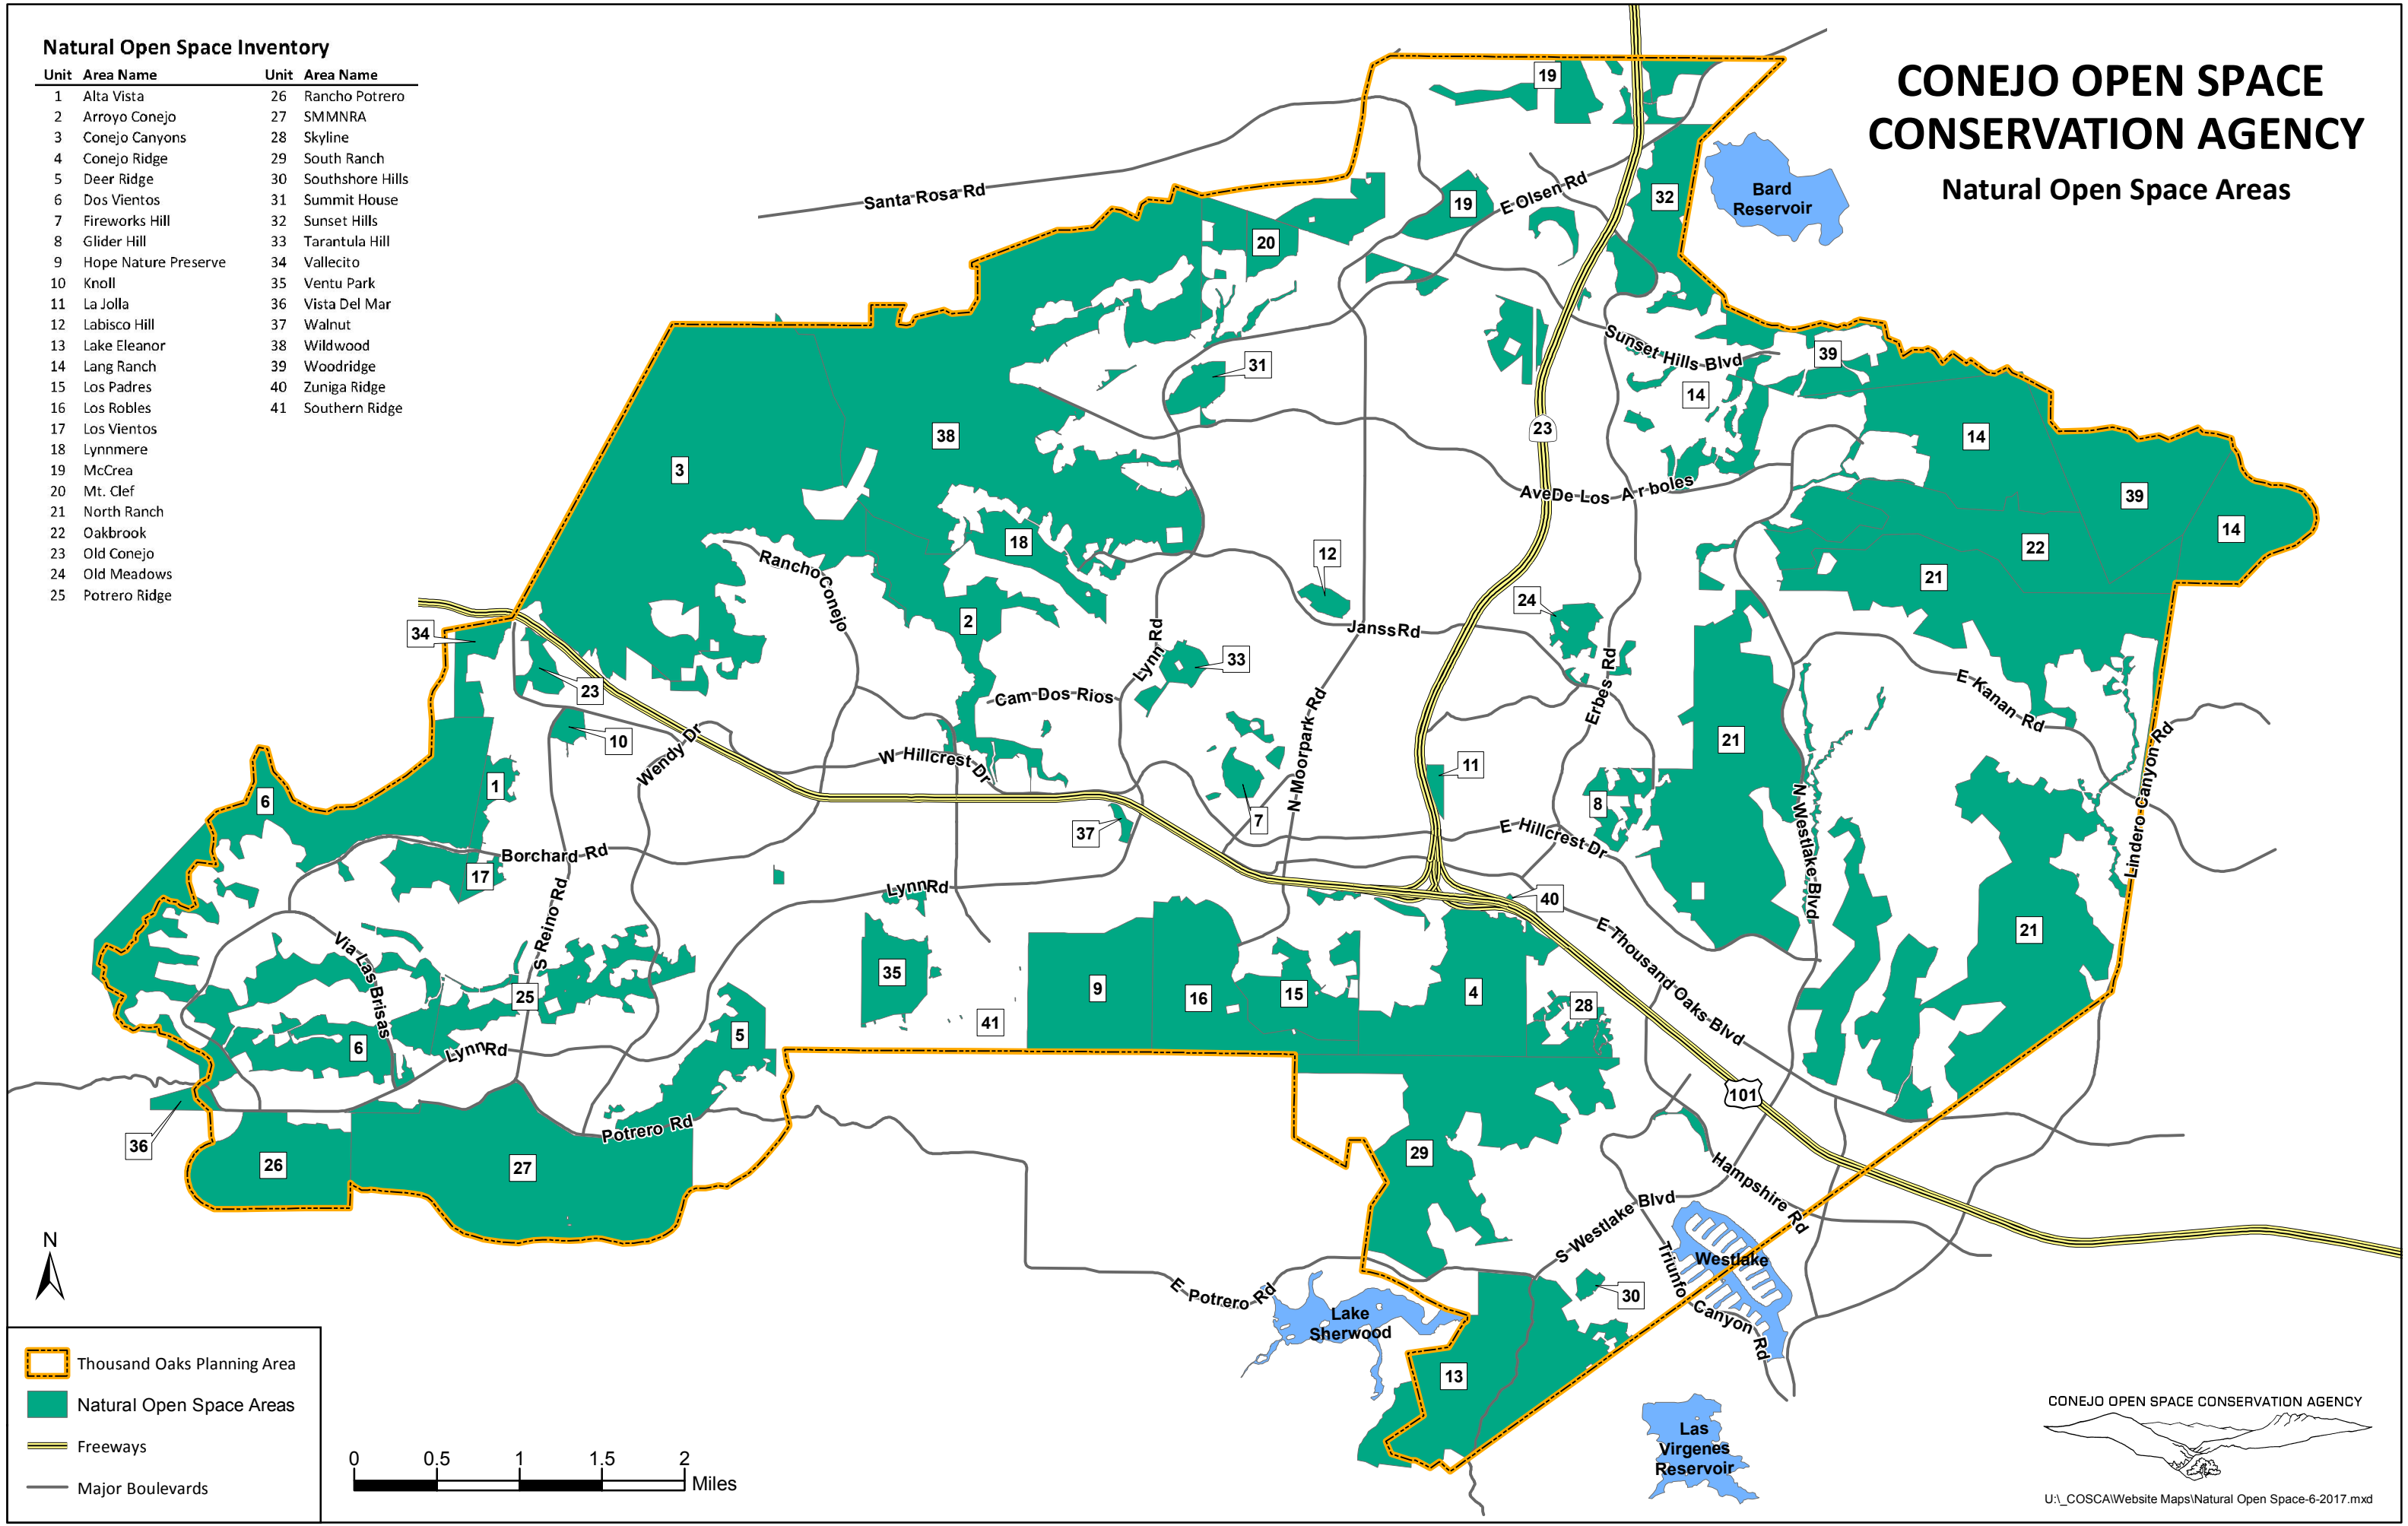

Natural Open Space Inventory

Unit	Area Name	Unit	Area Name
1	Alta Vista	26	Rancho Potrero
2	Arroyo Conejo	27	SMMNRA
3	Conejo Canyons	28	Skyline
4	Conejo Ridge	29	South Ranch
5	Deer Ridge	30	Southshore Hills
6	Dos Vientos	31	Summit House
7	Fireworks Hill	32	Sunset Hills
8	Glider Hill	33	Tarantula Hill
9	Hope Nature Preserve	34	Vallecito
10	Knoll	35	Ventu Park
11	La Jolla	36	Vista Del Mar
12	Labisco Hill	37	Walnut
13	Lake Eleanor	38	Wildwood
14	Lang Ranch	39	Woodridge
15	Los Padres	40	Zuniga Ridge
16	Los Robles	41	Southern Ridge
17	Los Vientos		
18	Lynnmere		
19	McCrea		
20	Mt. Clef		
21	North Ranch		
22	Oakbrook		
23	Old Conejo		
24	Old Meadows		
25	Potrero Ridge		

CONEJO OPEN SPACE CONSERVATION AGENCY

Natural Open Space Areas

Thousand Oaks Planning Area
 Natural Open Space Areas
 Freeways
 Major Boulevards